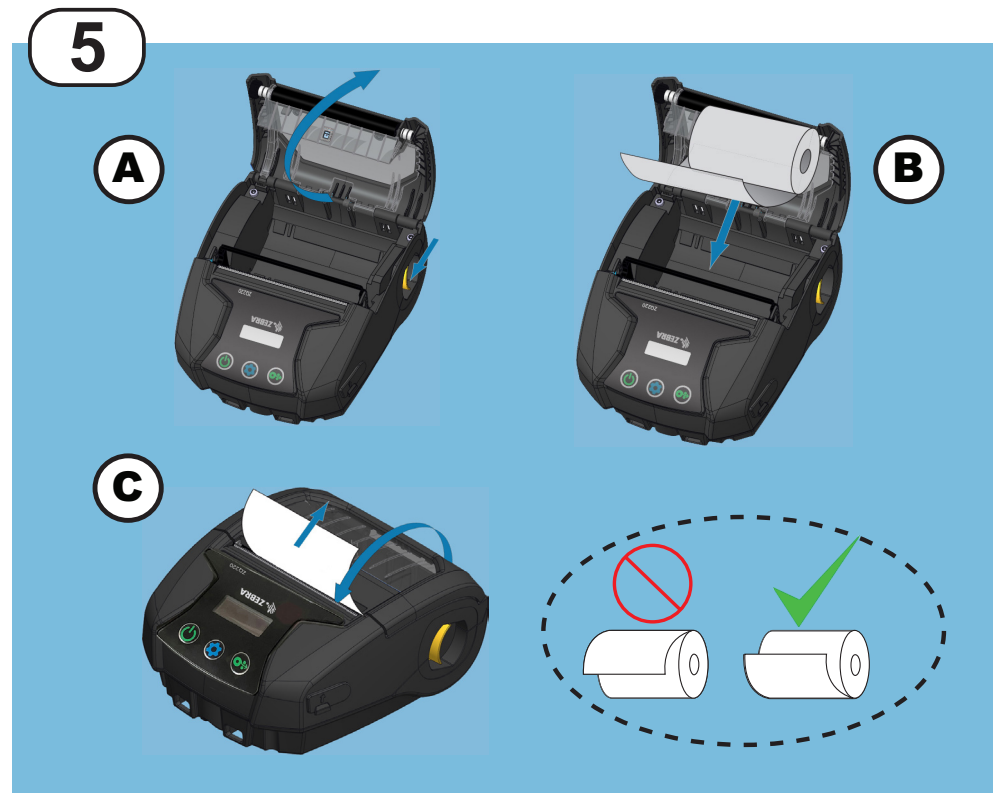

# ZEBRA ZQ220

P1103954-001

7

**Welcome to the InstallAware Wizard for Zebra Setup Utilities**

**END USER LICENSE AGREEMENT (UNRESTRICTED SOFTWARE)**

**Important information**

**Completing the Wizard for Zebra Setup Utilities**