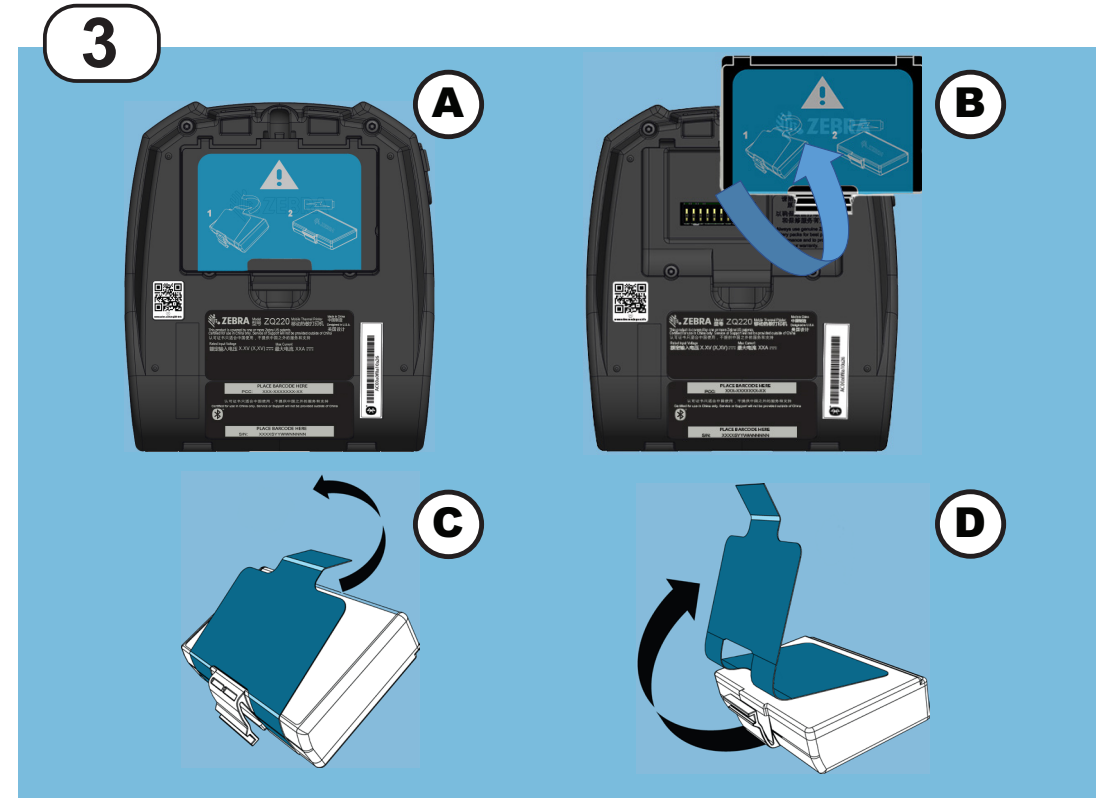

# ZEBRA ZQ220

P1103954-001

7

**Welcome to the InstallAware Wizard for Zebra Setup Utilities**

**END USER LICENSE AGREEMENT (UNRESTRICTED SOFTWARE)**

**Important information**

**Completing the Wizard for Zebra Setup Utilities**