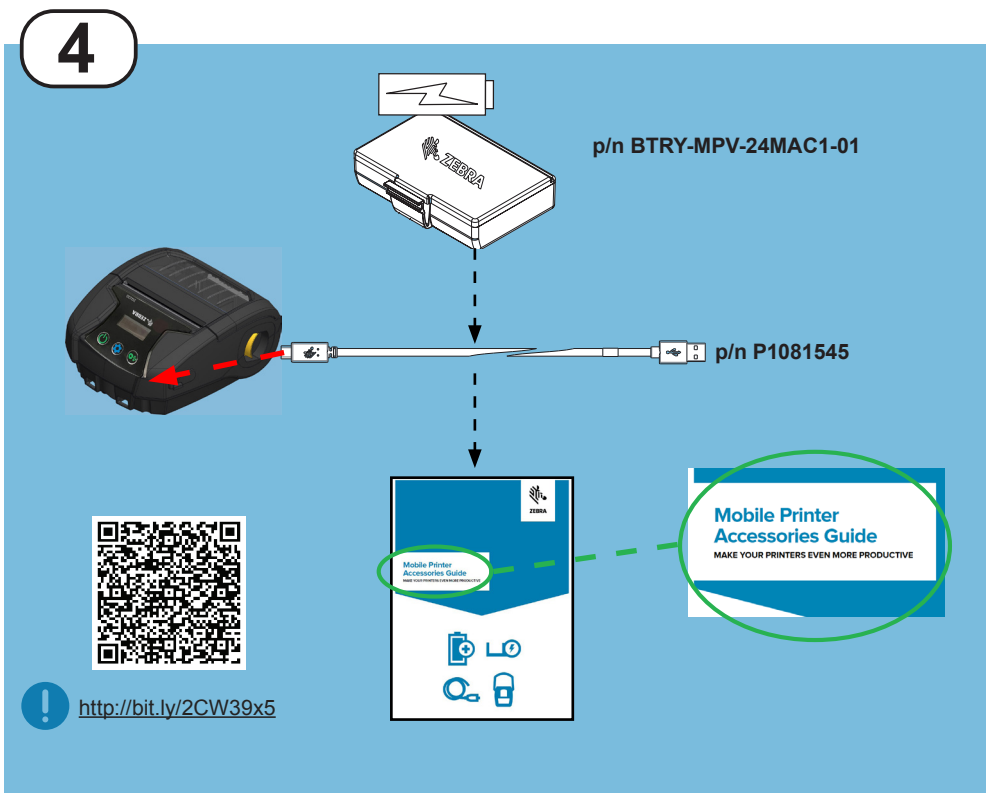

# ZEBRA ZQ220

P1103954-001

7

**Welcome to the InstallAware Wizard for Zebra Setup Utilities**

**END USER LICENSE AGREEMENT (UNRESTRICTED SOFTWARE)**

**Important information**

**Completing the Wizard for Zebra Setup Utilities**

Destination Folder: C:\Program Files (x86)\Zebra Technologies\Zebra Setup Utilities

Program Folder: Zebra Technologies\Zebra Setup Utilities

8

<http://www.zebra.com/zq220-info>

[www.zebra.com/setup](http://www.zebra.com/setup)